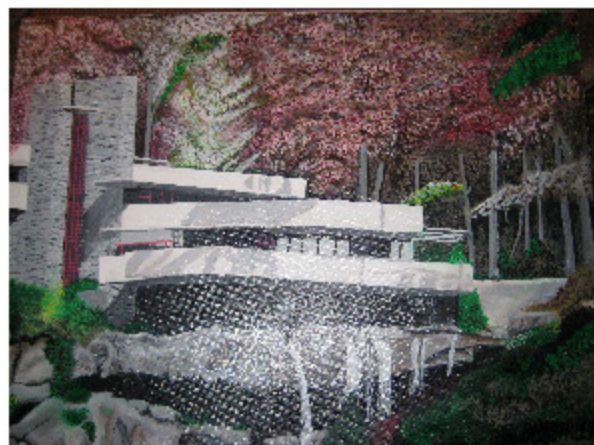

Colorful Original Art for Your Home

Other Gift Ideas: Clay Sculptures, Dolls
Art Supplies, Framing and Classes
Gift Certificates Available